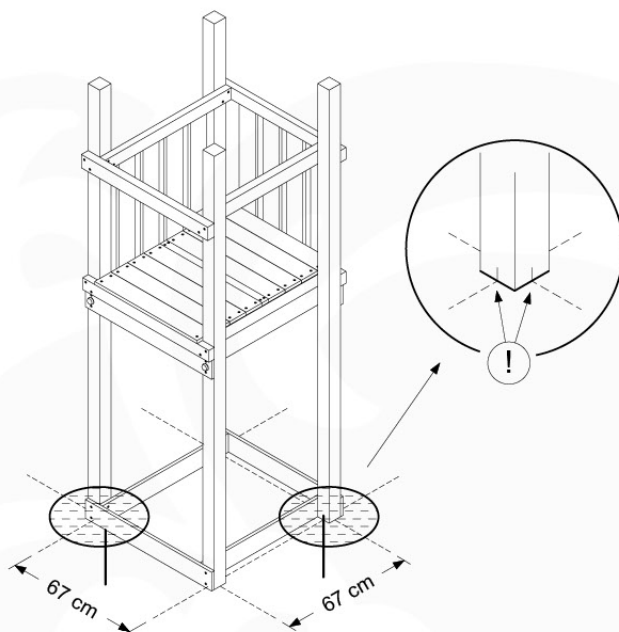

Playground Foundation

02f

Foundation Plan - P02 - 6-11-2020 - v3

02g

Foundation Plan - P06 - 6-11-2020 - v3