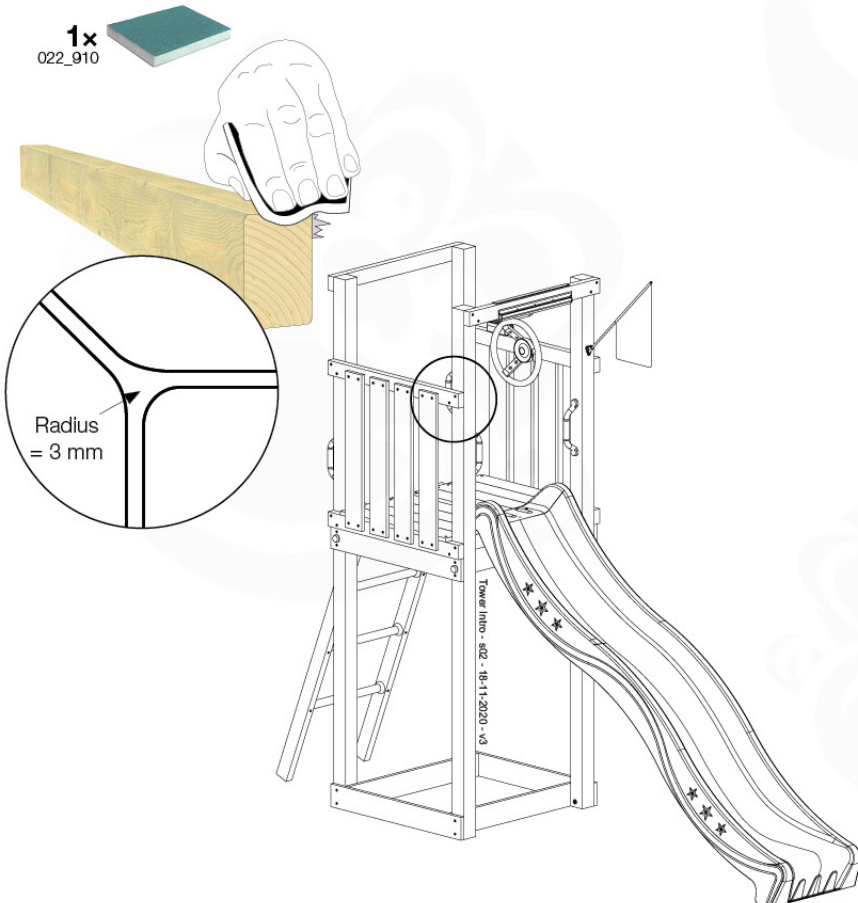

11-3 Safety check

12