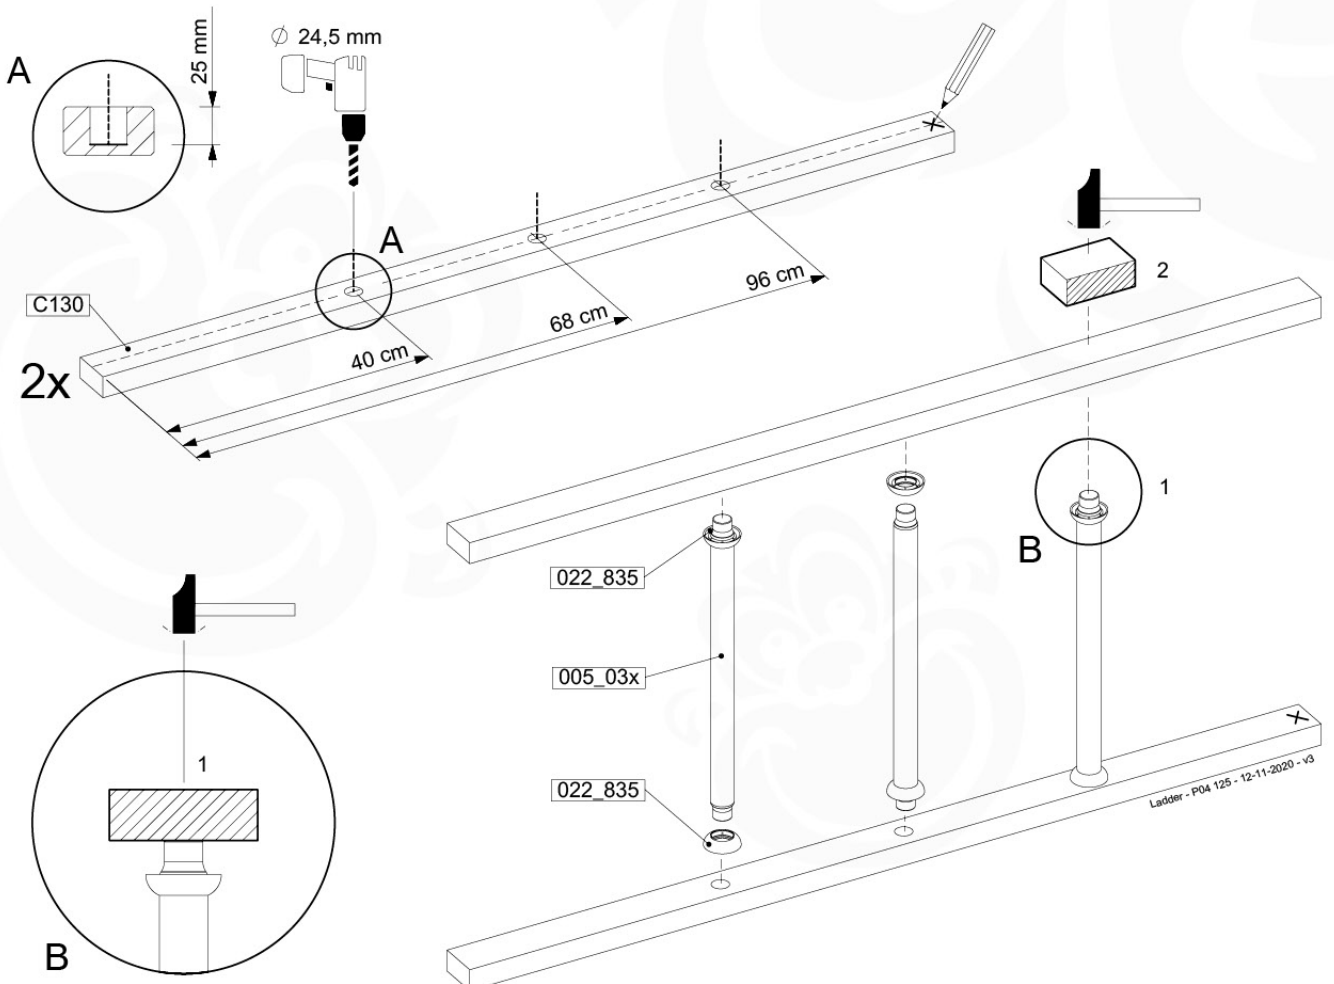

05-1

Ladder - P04 125 - 12-11-2020 - v3