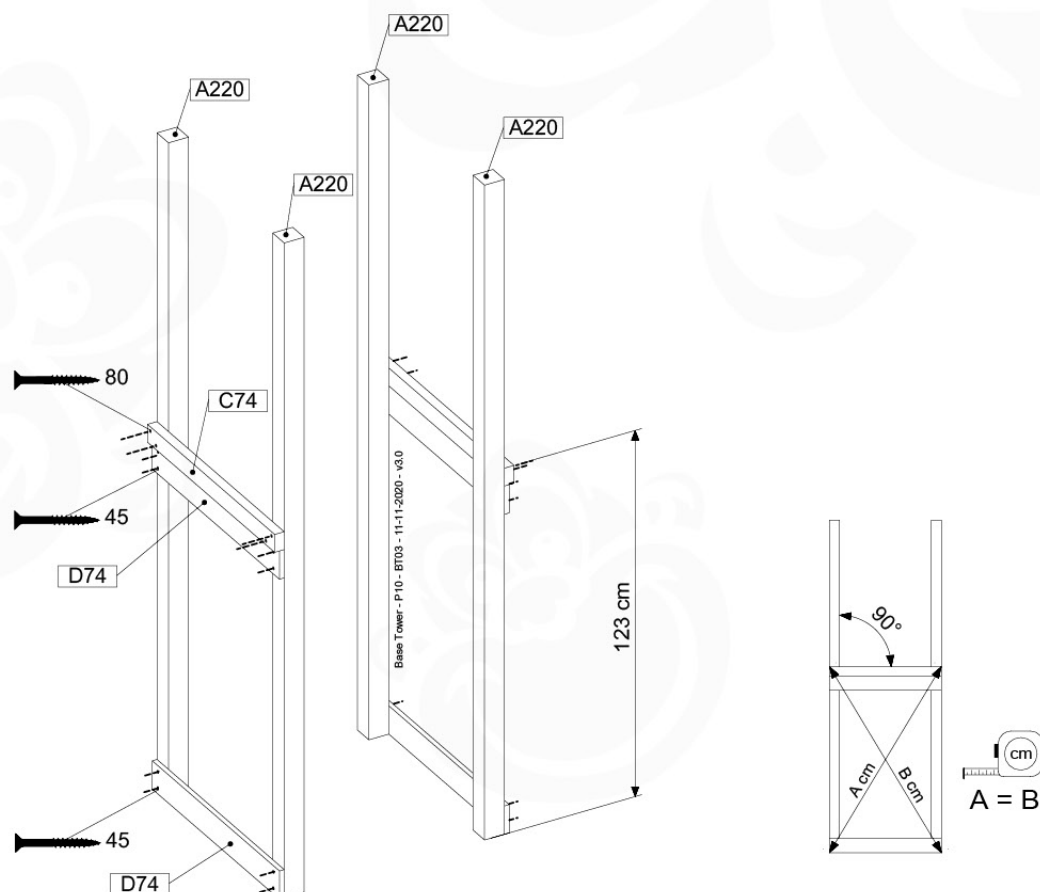

03 Base Tower

BT03

(194_100)

	PartNo	PartName	QTY.
Hardware Pack 100_600	001_406	Stealth Screw 8x45	6
	002_220	Gap Point Screw T25 - 5x45	72
	002_223	Gap Point Screw T25 - 5x80	16
Other	007_001	Ground-anchor	2
Hardware Pack 100_600	022_31x	bpc-base version 3	4
	022_84x	bpc cover	4
Wood	A220	Post 70x70 L2200	4
	C74	Beam 740 mm	4
	D60	Board 600 mm	10
	D74	Board 740 mm	8

Base Tower - P04 - BT03 - 11-11-2020 - v3.0

03-1