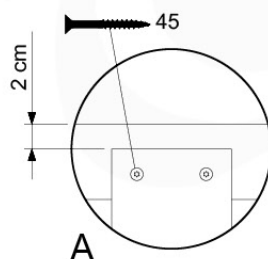

04-1

Balustrade AL - P03 T - 12-11-2020 - v3.0