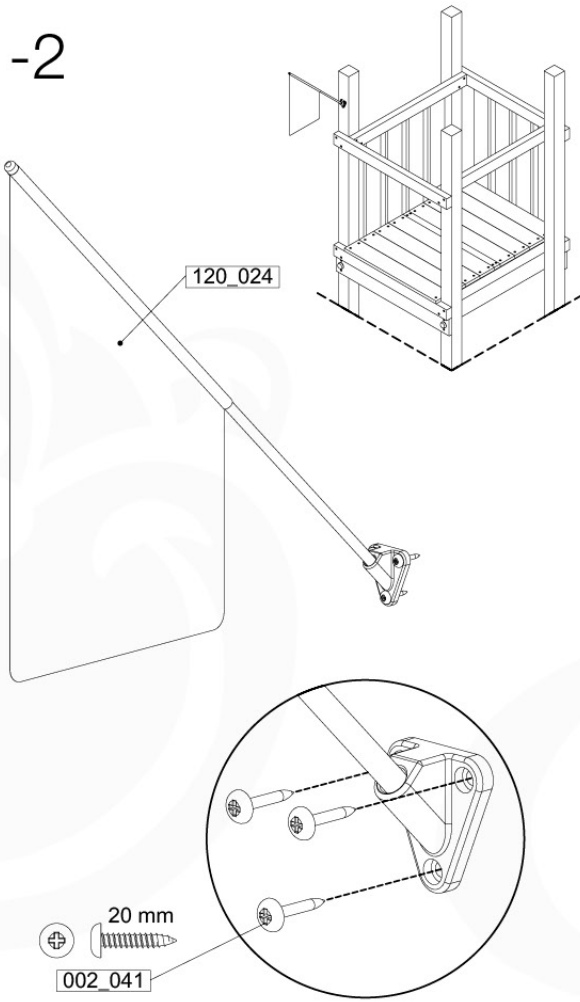

11-2

Accessory set - P04 - 18-11-2020 - v3

11-3 Safety check

12