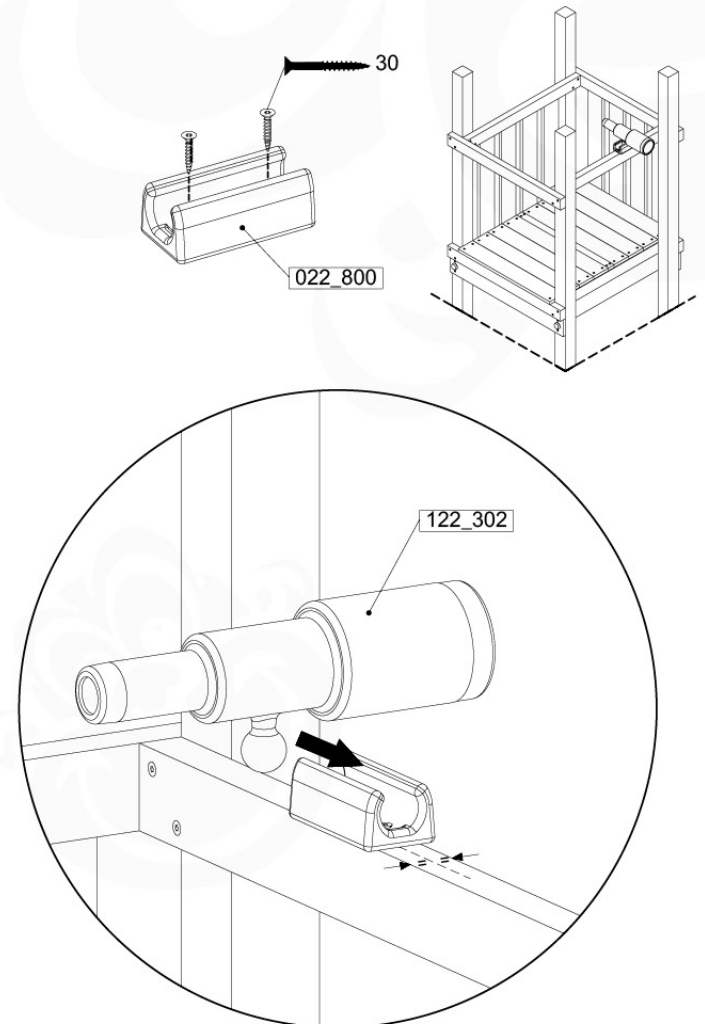

11 Accessories

AC01

(194_119)

	PartNo	PartName	QTY.
Hardware Pack 100_617	001_406	Stealth Screw 8x45	1
	002_041	Dome head screw 4.5 x 20 mm	3
	002_042	Dome head screw 3.5 x 13mm	4
	002_219	Gap Point Screw T25 - 5x30	2
	022_84x	bpc cover	1
Other	022_300	Steering Wheel	1
	022_800	Rail P/T 105	1
	022_910	Sandpad	1
	103_901	Logo ID Plate	1
	104_107	Tool Set Climbing Units	1
	120_024	Tower Flag	1
	122_302	Telescope	1

Accessory set - P02 - 18-11-2020 - v3

11-1

Accessory set - P03 - 18-11-2020 - v3