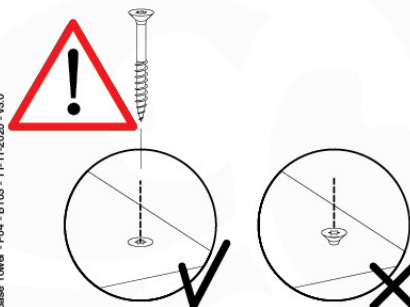

03 Base Tower

BT03

(194_100)

	PartNo	PartName	QTY.
Hardware Pack 100_600	001_406	Stealth Screw 8x45	6
	002_220	Gap Point Screw T25 - 5x45	72
	002_223	Gap Point Screw T25 - 5x80	16
Other	007_001	Ground-anchor	2
Hardware Pack 100_600	022_31x	bpc-base version 3	4
	022_84x	bpc cover	4
Wood	A220	Post 70x70 L2200	4
	C74	Beam 740 mm	4
	D60	Board 600 mm	10
	D74	Board 740 mm	8

Base Tower - P04 - BT03 - 11-11-2020 - v3.0