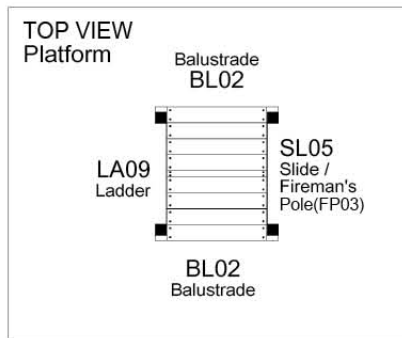

## Jungle Tower

802\_201

Instructions