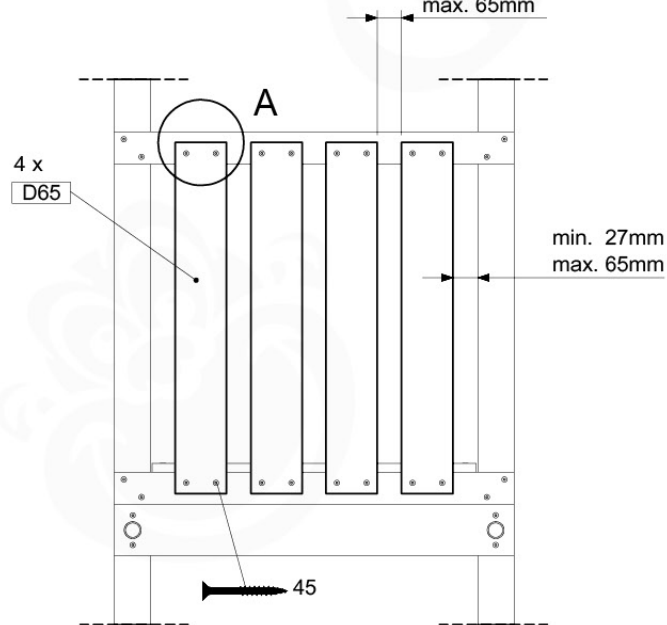

min. 27mm
max. 65mm