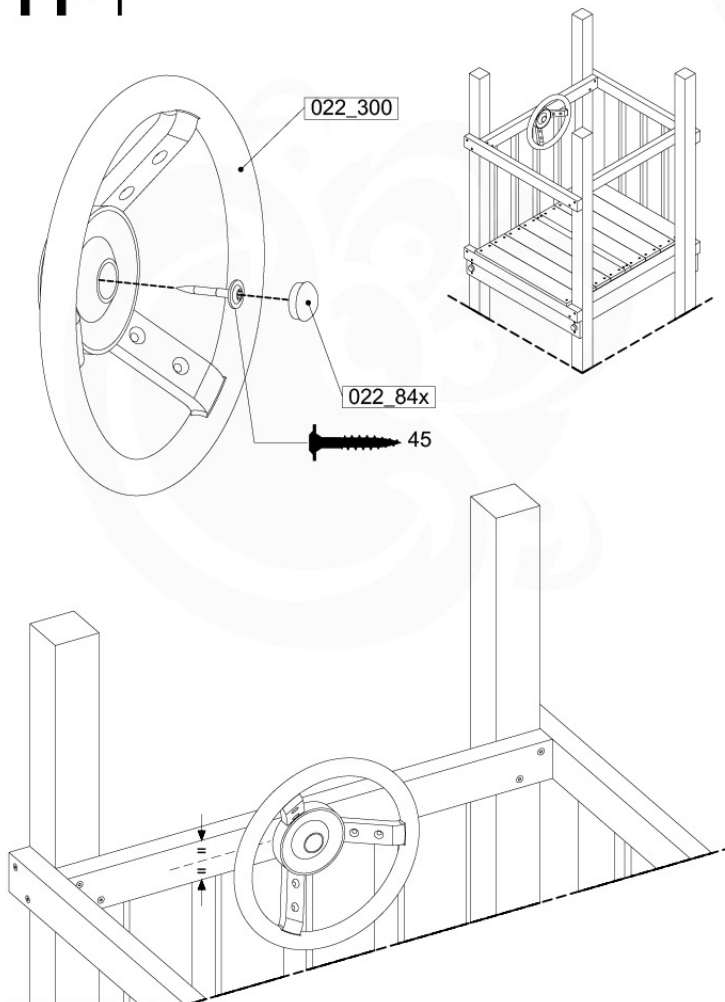

11 Accessories

AC01

(194_119)

	PartNo	PartName	QTY.
Hardware Pack 100_617	001_406	Stealth Screw 8x45	1
	002_041	Dome head screw 4.5 x 20 mm	3
	002_042	Dome head screw 3.5 x 13mm	4
	002_219	Gap Point Screw T25 - 5x30	2
	022_84x	bpc cover	1
Other	022_300	Steering Wheel	1
	022_800	Rail P/T 105	1
	022_910	Sandpad	1
	103_901	Logo ID Plate	1
	104_107	Tool Set Climbing Units	1
	120_024	Tower Flag	1
	122_302	Telescope	1

Accessory set - P02 - 18-11-2020 - v3

11-1

Accessory set - P03 - 18-11-2020 - v3