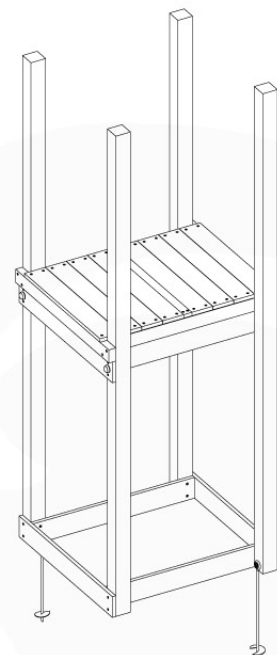

03 Base Tower

BT03

(194_100)

	PartNo	PartName	QTY.
Hardware Pack 100_600	001_406	Stealth Screw 8x45	6
	002_220	Gap Point Screw T25 - 5x45	72
	002_223	Gap Point Screw T25 - 5x80	16
Other	007_001	Ground-anchor	2
Hardware Pack 100_600	022_31x	bpc-base version 3	4
	022_84x	bpc cover	4
Wood	A220	Post 70x70 L2200	4
	C74	Beam 740 mm	4
	D60	Board 600 mm	10
	D74	Board 740 mm	8

Base Tower - P04 - BT03 - 11-11-2020 - v3.0