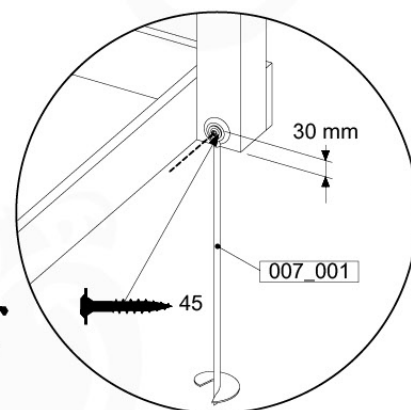

07 Ground Anchors

GA01

Parts:

Hardware Package Tower
100_600

Tower Anchors - P02 - 6-11-2020 - v3

07-1

Tower Anchors - P06 - 6-11-2020 - v3