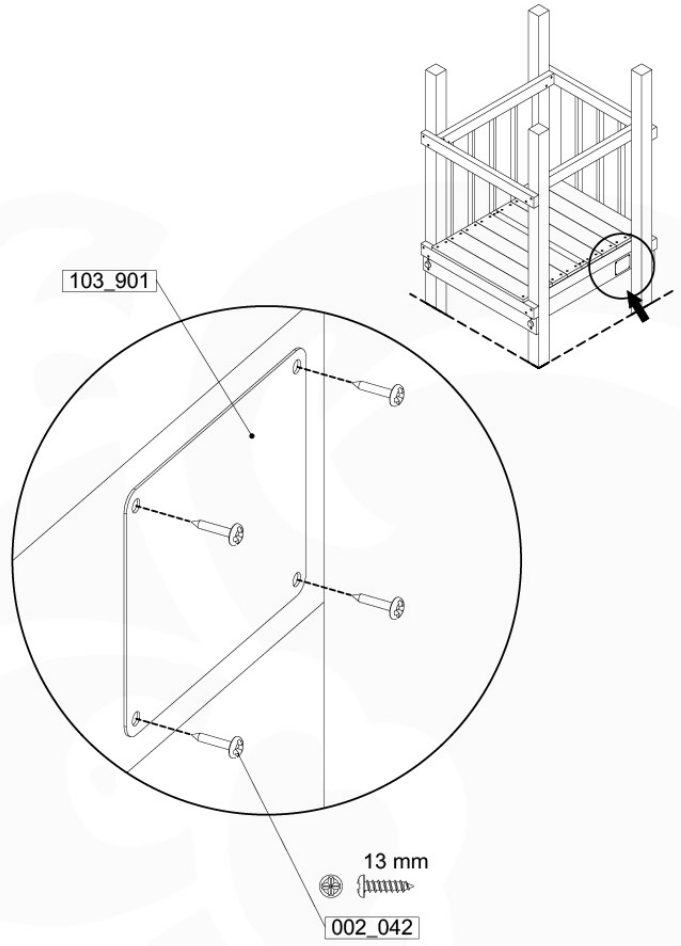

11-2

Accessory set - P04 - 18-11-2020 - v3

11-3 Safety check

12