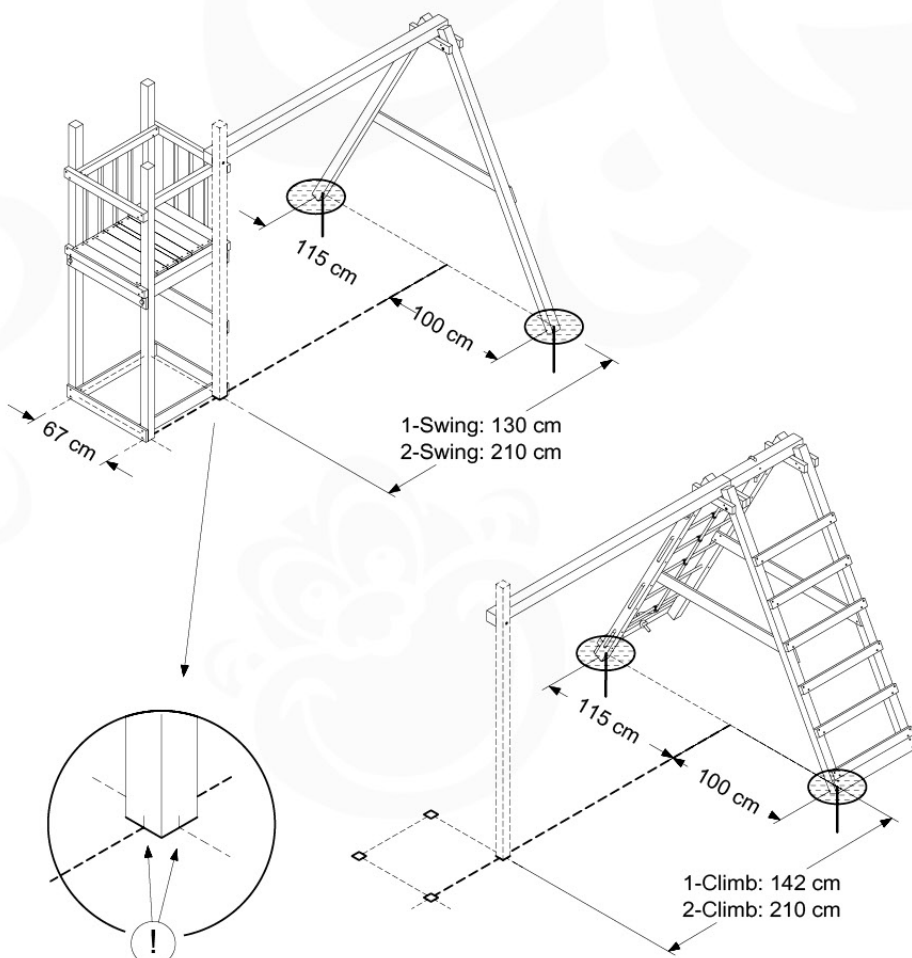

# 03 Base Tower

BT03

( 194\_100 )

	PartNo	PartName	QTY.
Hardware Pack 100_600	001_406	Stealth Screw 8x45	6
	002_220	Gap Point Screw T25 - 5x45	72
	002_223	Gap Point Screw T25 - 5x80	16
Other	007_001	Ground-anchor	2
Hardware Pack 100_600	022_31x	bpc-base version 3	4
	022_84x	bpc cover	4
Wood	A220	Post 70x70 L2200	4
	C74	Beam 740 mm	4
	D60	Board 600 mm	10
	D74	Board 740 mm	8