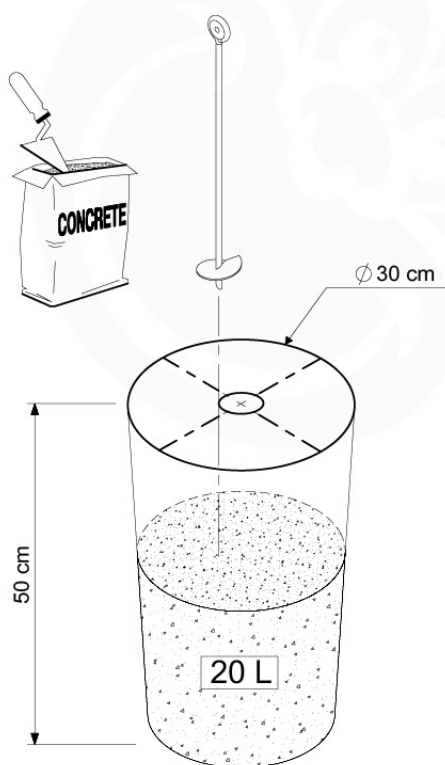

Playground Foundation

02f

Foundation Plan - P02 - 6-11-2020 - v3

02g

Foundation Plan - P06 - 6-11-2020 - v3