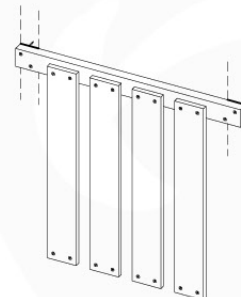

# 04 Balustrade

BL02 - 2x

( 100\_601 )

	PartNo	PartName	QTY.
Hardware Pack	002_220	Gap Point Screw T25 - 5x45	16
	100_601	002_223	Gap Point Screw T25 - 5x80
Wood	C74	Beam 740 mm	1
	D65	Board 650 mm	4

Balustrade AL - P03 T - 12-11-2020 - v3.0