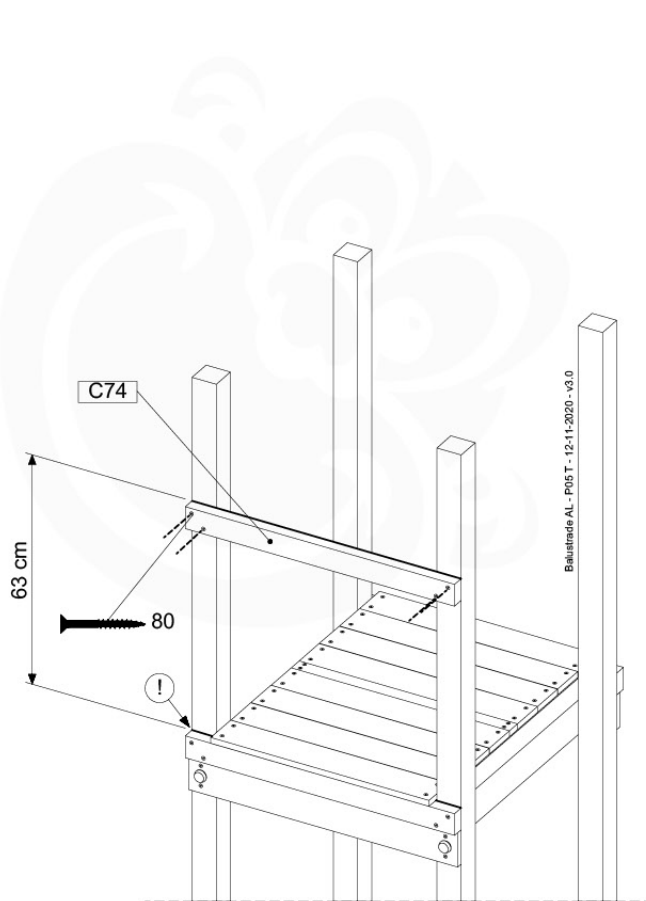

04-1

Balustrade AL - P03 T - 12-11-2020 - v3.0