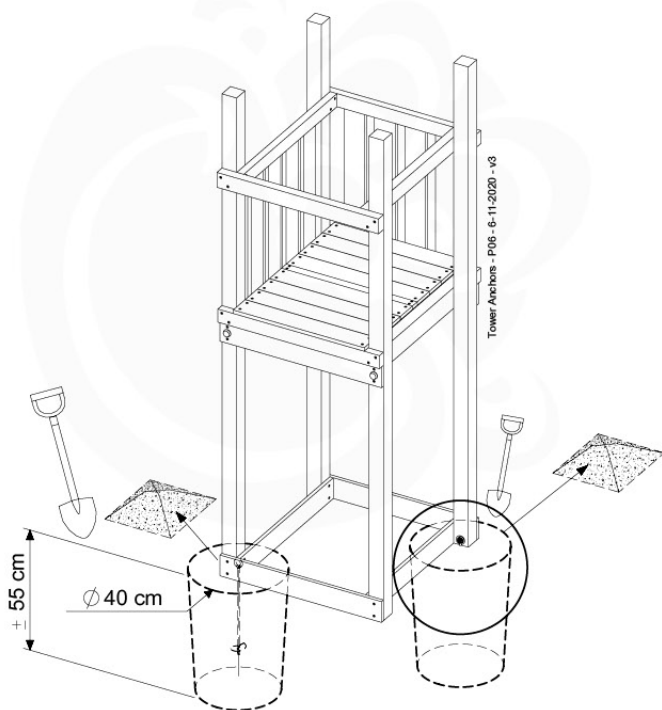

07-1

Tower Anchors - P06 - 6-11-2020 - v3