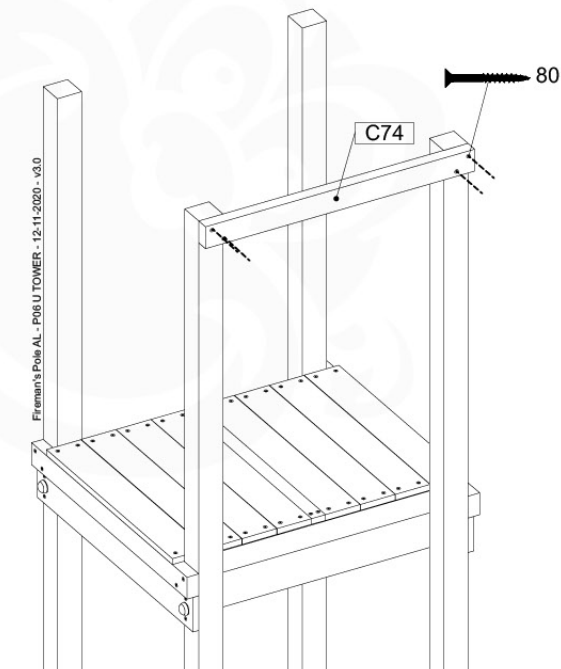

10 Firemans Pole

(201_275)

	PartNo	PartName	QTY.
Hardware Pack 100_346	001_103	M8 Washer Head Screw 40mm	2
	002_223	Gap Point Screw T25 - 5x80	4
	003_010	M8 spring lock washer	2
	003_040	M8 Washer	2
	004_052	M8 Drive-in Nut 30mm	2
	004_054	M8 Drive-in Nut 45mm	2
	022_31x	bpc-base version 3	2
	022_84x	bpc cover	2
Other	102_915	Fireman's Pole	1
Timber	C74	Beam 740 mm	1

Fireman's Pole AL - P03 T - 12-11-2020 - v3.0

10-1