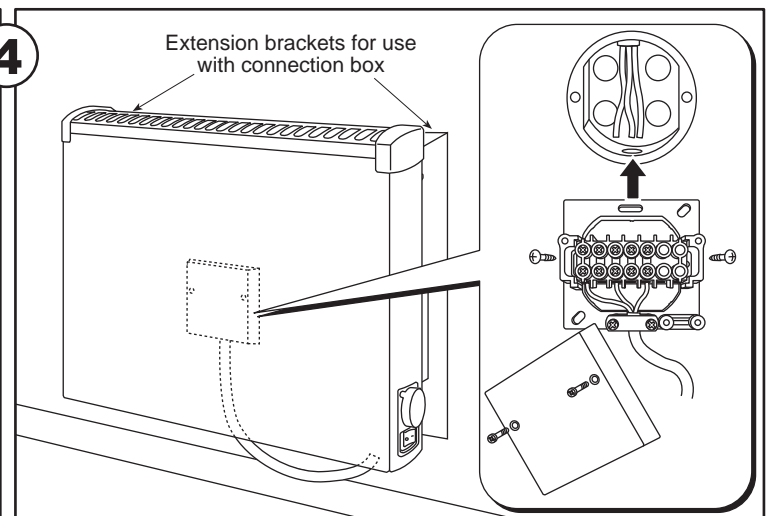

**VPS 10 E Panel heater**

VPS 10	Watts	A	D
VPS 10 04	400	320	388
VPS 10 06	600	474	542
VPS 10 08	800	628	648
VPS 10 10	1000	782	850

All measurements in millimetres

**5**

**230 V**

**400 V**

Bu (N) (L) (400 V)  
 Bk (L)  
 Bn (St)  $\Delta 5^{\circ}\text{C}$