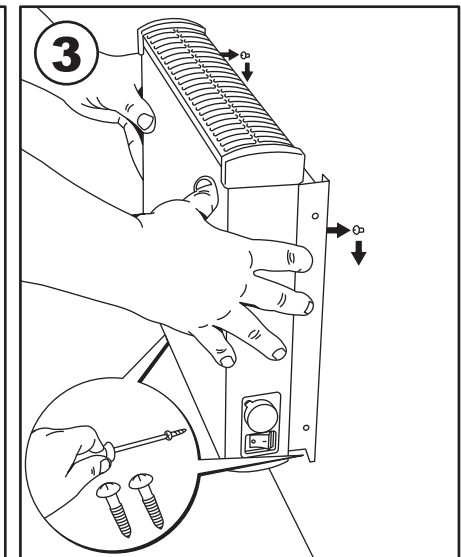

**VPS 10 E Panel heater**

VPS 10	Watts	A	D
VPS 10 04	400	320	388
VPS 10 06	600	474	542
VPS 10 08	800	628	648
VPS 10 10	1000	782	850

All measurements in millimetres

**5**

**230 V**

**400 V**

Bu (N) (L) (400 V)  
 Bk (L)  
 Bn (St)  $\Delta 5^{\circ}\text{C}$