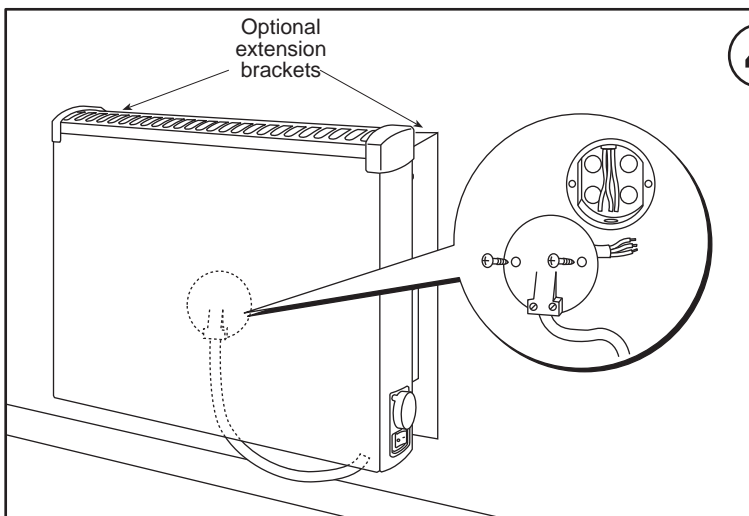

**VPS 10 E Panel heater**

VPS 10	Watts	A	D
VPS 10 04	400	320	388
VPS 10 06	600	474	542
VPS 10 08	800	628	648
VPS 10 10	1000	782	850

All measurements in millimetres

**5**

**230 V**

**400 V**

Bu (N) (L) (400 V)  
 Bk (L)  
 Bn (St)  $\Delta 5^{\circ}\text{C}$