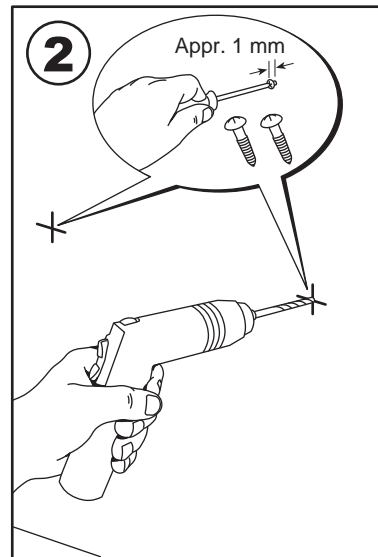

**VPS 10 E Panel heater**

VPS 10	Watts	A	D
VPS 10 04	400	320	388
VPS 10 06	600	474	542
VPS 10 08	800	628	648
VPS 10 10	1000	782	850

All measurements in millimetres

**5**

**230 V**

**400 V**

Bu (N) (L) (400 V)  
 Bk (L)  
 Bn (St)  $\Delta 5^{\circ}\text{C}$