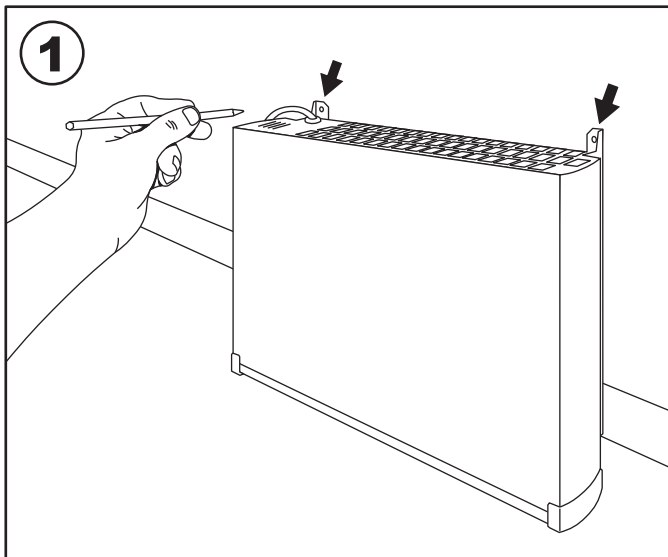

**VPS 10 E Panel heater**

VPS 10	Watts	A	D
VPS 10 04	400	320	388
VPS 10 06	600	474	542
VPS 10 08	800	628	648
VPS 10 10	1000	782	850

All measurements in millimetres

**5**

**230 V**

**400 V**

Bu (N) (L) (400 V)  
 Bk (L)  
 Bn (St)  $\Delta 5^{\circ}\text{C}$